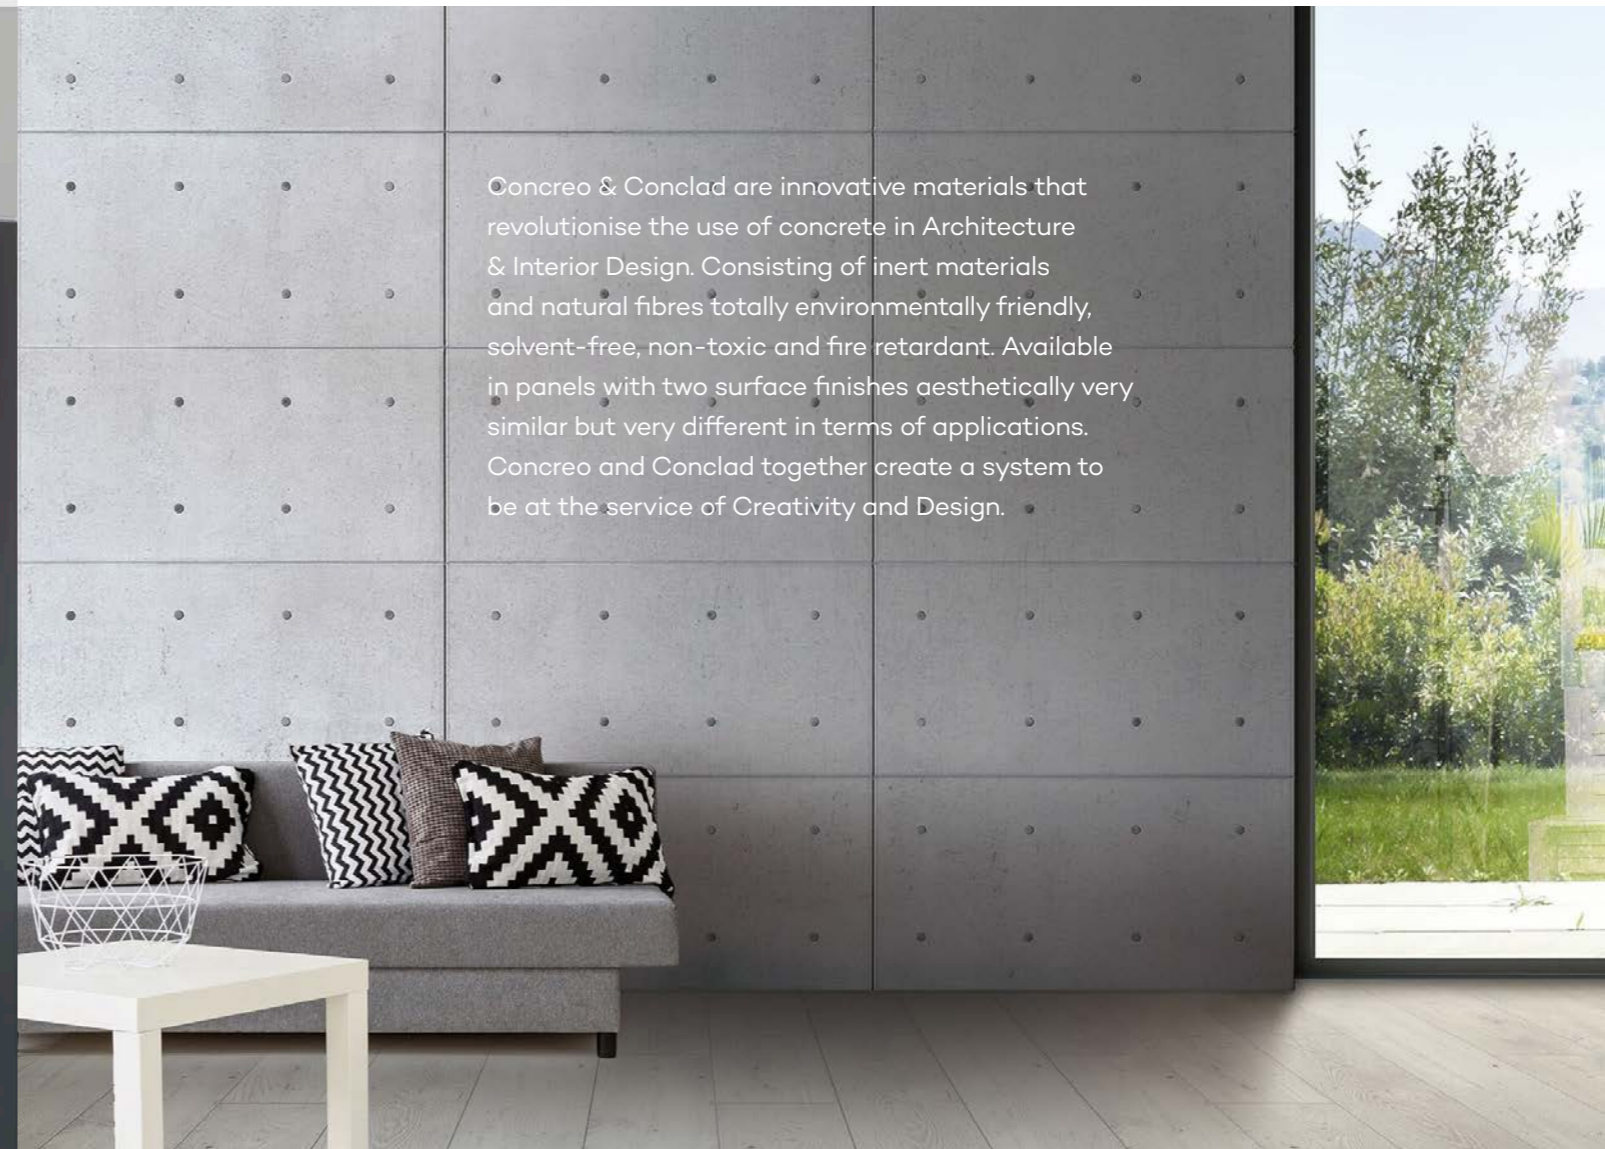

Our collection of anti-fingerprint laminates are ideal for furniture & Interior design. Soft to the touch and highly resistant to scratches, this collection of 8 decors are available as a Faced Panel or High Pressure Laminate (HPL) with matching edges.

Concreo & Conclad are innovative materials that revolutionise the use of concrete in Architecture & Interior Design. Consisting of inert materials and natural fibres totally environmentally friendly, solvent-free, non-toxic and fire retardant. Available in panels with two surface finishes aesthetically very similar but very different in terms of applications. Concreo and Conclad together create a system to be at the service of Creativity and Design.